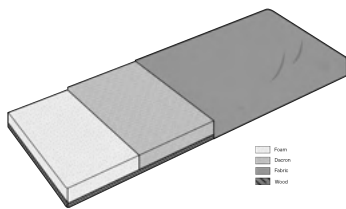

Waterfall Cushion

ANDIE W/ WOOD

Waterfall wrap cushion with side seams wrapped to wooden base.

Lead Time: Most orders ship in 3 weeks

Fabric

Stitchroom collection or COM
Pattern matching upon request

Sizes

Height 1"-8"
Length: 10" minimum
Width: 10" minimum

Insert Options

Foam & Outdoor

Trim Options

Self welt, contrast welt, prefabricated pipings & trims

Zipper

No zipper

 Handmade in Greenpoint, Brooklyn.

side seam and corner detail

restaurant banquette

cushion construction