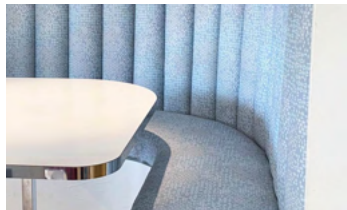

Channel Back Cushion

SKYLAR

Channeled back cushion upholstered to wood.
Mounting hardware or velcro included.

Lead Time: Most orders ship in 5-6 weeks

Fabric

Stitchroom collection or COM
Pattern matching upon request

Sizes

Height 10"-24"
Length: 10-96"
Width: 4"-8"

Options

Available in horizontal and vertical channels

Handmade in Greenpoint, Brooklyn.

kitchen banquette

horizontal channelled banquette